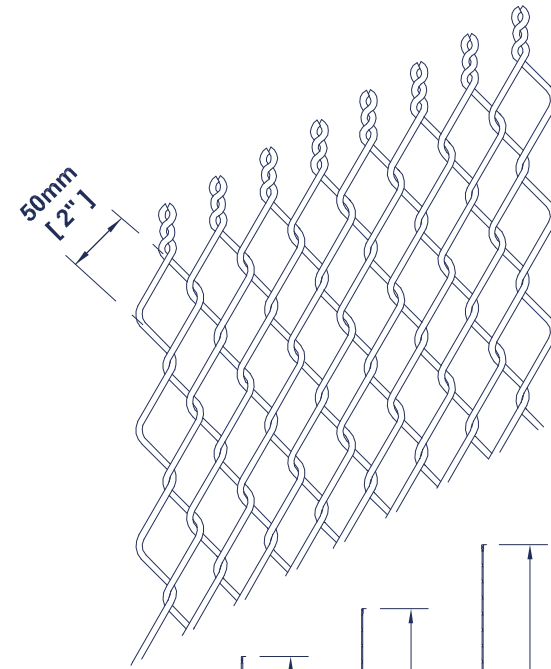

## DIMENSIONS

**HEIGHT:** 1200mm / 1400mm / 1600mm / 1800mm / 2000mm / 2200mm

**WIDTH:** 2000mm / 2500mm / 3000mm

**WIRE THICKNESS:** 2.5mm / 3.0mm / 3.5mm / 4.0mm / 4.5mm / 5.0mm

**MESH SIZE:** 40mm\*40mm / 50mm\*50mm / 75mm\*75mm

**FLAT BAR:** 25.0mm\*5.0mm

**CLAMP:** Metal clamp

**POST:** Round Post (dia 42mm / 48mm / 50mm / 60mm / 75mm)

**POST CAP:** Metal Rain Cap / Anti-UV PP Cap

**POST SIZE:** swallow tail post (48mm / 60mm)

**SURFACE:** Hot Dipped Galvanized (100 / 200 / 250 / 280g/m<sup>2</sup>) / Electric Galvanized + Polyester Powder Coated (All colors in Ral)

# CHAIN LINK FENCE (PANEL)

H=2.00M, W=3.00M, MESH SIZE 50MM\*50MM

Height	Width	Mesh Size	Wire Gauge	Surface
1200mm [ 4' ]	2500mm [ 8 1/4' ]	40mm*40mm [ 1 1/2" x 1 1/2" ]	2.5mm [ gauge #12 1/2 ]	pre hot-dipped galvanized
1400mm [ 4 5/8' ]				
1600mm [ 5 1/4' ]				
1800mm [ 5 7/8' ]	50mm*50mm [ 2" x 2" ]	3mm [ gauge #11 ]		
2000mm [ 6 1/2' ]				
2200mm [ 7 1/4' ]	2000mm [ 6 1/2' ]	60mm*60mm [ 2 3/8" x 2 3/8" ]	3.5mm [ gauge #9 1/2 ]	galvanized + PVC coated
2400mm [ 7 7/8' ]		75mm*75mm [ 3" x 3" ]	4.0mm [ gauge #8 ]	

# CHAIN LINK FENCE (CONNECTION)

H=2.00M, W=3.00M, MESH SIZE 50MM\*50MM

Post Size	Post Wall Thlck	Clamp	Rain Cap	Surface
50mm * 50mm	1.5mm [ gauge #17 ]	metal round clamp	metal rain cap	pre hot-dipped galvanized
	2.0mm [ gauge #15 ]			
60mm * 60mm	2.5mm [ gauge #13 ]	metal skew clamp	PVC rain cap	electric galvanized + PVC coated
	3.0mm [ gauge #11 ]			
75mm * 75mm	4.0mm [ gauge #8 ]			