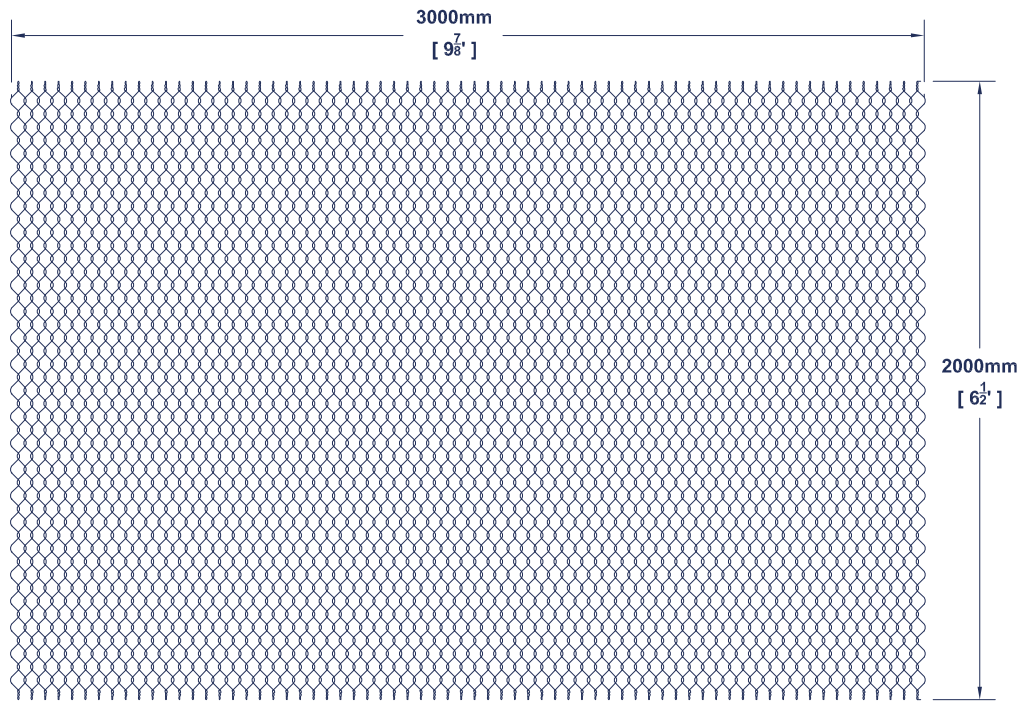

## DIMENSIONS

**HEIGHT:** 1200mm / 1400mm / 1600mm / 1800mm / 2000mm / 2200mm

**WIDTH:** 2000mm / 2500mm / 3000mm

**WIRE THICKNESS:** 2.5mm / 3.0mm / 3.5mm / 4.0mm / 4.5mm / 5.0mm

**MESH SIZE:** 40mm\*40mm / 50mm\*50mm / 75mm\*75mm

**FLAT BAR:** 25.0mm\*5.0mm

**CLAMP:** Metal clamp

**POST:** Round Post (dia 42mm / 48mm / 50mm / 60mm / 75mm)

**POST CAP:** Metal Rain Cap / Anti-UV PP Cap

**POST SIZE:** swallow tail post (48mm / 60mm)

**SURFACE:** Hot Dipped Galvanized (100 / 200 / 250 / 280g/m<sup>2</sup>) / Electric Galvanized + Polyester Powder Coated (All colors in Ral)

# CHAIN LINK FENCE (PANEL)

H=2.00M, W=3.00M, MESH SIZE 50MM\*50MM

Height	Width	Mesh Size	Wire Gauge	Surface
1200mm [ 4' ]	2500mm [ 8 1/4' ]	40mm*40mm [ 1 1/2" x 1 1/2" ]	2.5mm [ gauge #12 1/2 ]	pre hot-dipped galvanized
1400mm [ 4 5/8' ]				
1600mm [ 5 1/4' ]				
1800mm [ 5 7/8' ]	50mm*50mm [ 2" x 2" ]	3mm [ gauge #11 ]		
2000mm [ 6 1/2' ]				
2200mm [ 7 1/4' ]	2000mm [ 6 1/2' ]	60mm*60mm [ 2 3/8" x 2 3/8" ]	3.5mm [ gauge #9 1/2 ]	galvanized + PVC coated
2400mm [ 7 7/8' ]		75mm*75mm [ 3" x 3" ]	4.0mm [ gauge #8 ]	