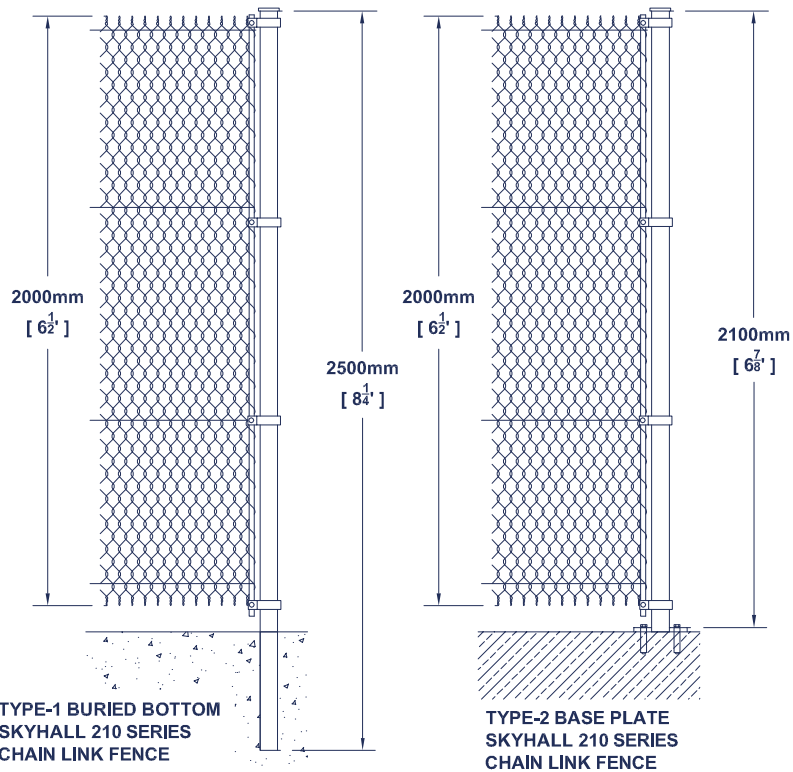

## DIMENSIONS

**HEIGHT:** 1200mm / 1400mm / 1600mm / 1800mm / 2000mm / 2200mm

**WIDTH:** 2000mm / 2500mm / 3000mm

**WIRE THICKNESS:** 2.5mm / 3.0mm / 3.5mm / 4.0mm / 4.5mm / 5.0mm

**MESH SIZE:** 40mm\*40mm / 50mm\*50mm / 75mm\*75mm

**FLAT BAR:** 25.0mm\*5.0mm

**CLAMP:** Metal clamp

**POST:** Round Post (dia 42mm / 48mm / 50mm / 60mm / 75mm)

**POST CAP:** Metal Rain Cap / Anti-UV PP Cap

**POST SIZE:** swallow tail post (48mm / 60mm)

**SURFACE:** Hot Dipped Galvanized (100 / 200 / 250 / 280g/m<sup>2</sup>) / Electric Galvanized + Polyester Powder Coated (All colors in Ral)

# CHAIN LINK FENCE (PANEL)

H=2.00M, W=3.00M, MESH SIZE 50MM\*50MM

Height	Width	Mesh Size	Wire Gauge	Surface
1200mm [ 4' ]	2500mm [ 8 1/4' ]	40mm*40mm [ 1 1/2" x 1 1/2" ]	2.5mm [ gauge #12 1/2 ]	pre hot-dipped galvanized
1400mm [ 4 5/8' ]				
1600mm [ 5 1/4' ]				
1800mm [ 5 7/8' ]	50mm*50mm [ 2" x 2" ]	3mm [ gauge #11 ]		
2000mm [ 6 1/2' ]				
2200mm [ 7 1/4' ]	2000mm [ 6 1/2' ]	60mm*60mm [ 2 3/8" x 2 3/8" ]	3.5mm [ gauge #9 1/2 ]	galvanized + PVC coated
2400mm [ 7 7/8' ]		75mm*75mm [ 3" x 3" ]	4.0mm [ gauge #8 ]	

# CHAIN LINK FENCE (CONNECTION)

H=2.00M, W=3.00M, MESH SIZE 50MM\*50MM

Post Size	Post Wall Thlck	Clamp	Rain Cap	Surface
50mm * 50mm	1.5mm [ gauge #17 ]	metal round clamp	metal rain cap	pre hot-dipped galvanized
	2.0mm [ gauge #15 ]			
60mm * 60mm	2.5mm [ gauge #13 ]	metal skew clamp	PVC rain cap	electric galvanized + PVC coated
	3.0mm [ gauge #11 ]			
75mm * 75mm	4.0mm [ gauge #8 ]			