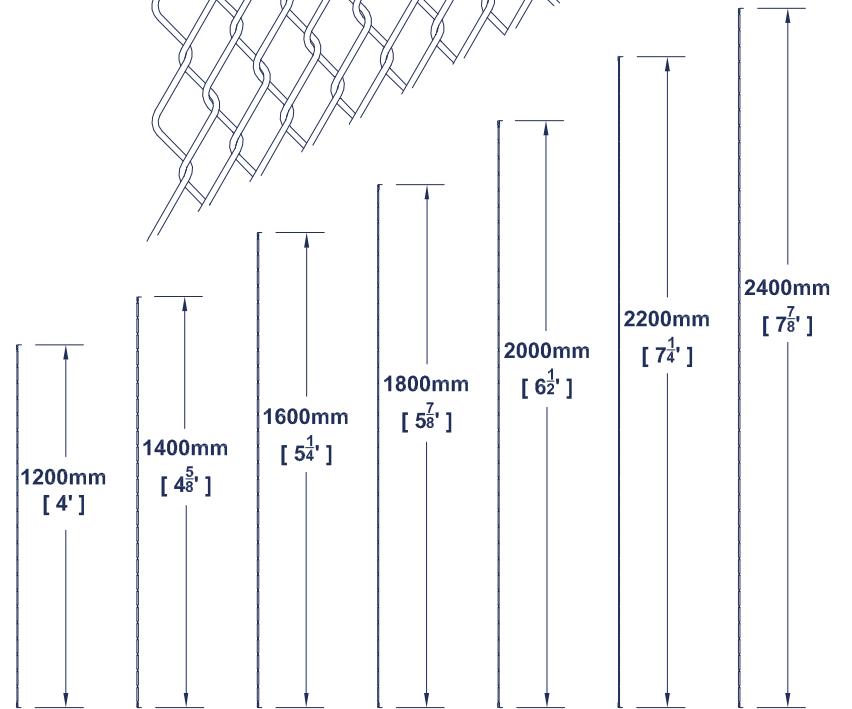

## DIMENSIONS

**HEIGHT:** 1200mm / 1400mm / 1600mm / 1800mm / 2000mm / 2200mm

**WIDTH:** 2000mm / 2500mm / 3000mm

**WIRE THICKNESS:** 2.5mm / 3.0mm / 3.5mm / 4.0mm / 4.5mm / 5.0mm

**MESH SIZE:** 40mm\*40mm / 50mm\*50mm / 75mm\*75mm

**FLAT BAR:** 25.0mm\*5.0mm

**CLAMP:** Metal clamp

**POST:** Round Post (dia 42mm / 48mm / 50mm / 60mm / 75mm)

**POST CAP:** Metal Rain Cap / Anti-UV PP Cap

**POST SIZE:** swallow tail post (48mm / 60mm)

**SURFACE:** Hot Dipped Galvanized (100 / 200 / 250 / 280g/m<sup>2</sup>) / Electric Galvanized + Polyester Powder Coated (All colors in Ral)

# CHAIN LINK FENCE (PANEL)

H=2.00M, W=3.00M, MESH SIZE 50MM\*50MM

Height	Width	Mesh Size	Wire Gauge	Surface
1200mm [ 4' ]	2500mm [ 8 1/4' ]	40mm*40mm [ 1 1/2" x 1 1/2" ]	2.5mm [ gauge #12 1/2 ]	pre hot-dipped galvanized
1400mm [ 4 5/8' ]				
1600mm [ 5 1/4' ]				
1800mm [ 5 7/8' ]	50mm*50mm [ 2" x 2" ]	3mm [ gauge #11 ]		
2000mm [ 6 1/2' ]				
2200mm [ 7 1/4' ]	2000mm [ 6 1/2' ]	60mm*60mm [ 2 3/8" x 2 3/8" ]	3.5mm [ gauge #9 1/2 ]	galvanized + PVC coated
2400mm [ 7 7/8' ]		75mm*75mm [ 3" x 3" ]	4.0mm [ gauge #8 ]	

# CHAIN LINK FENCE (CONNECTION)

H=2.00M, W=3.00M, MESH SIZE 50MM\*50MM

Post Size	Post Wall Thlck	Clamp	Rain Cap	Surface
50mm * 50mm	1.5mm [ gauge #17 ]	metal round clamp	metal rain cap	pre hot-dipped galvanized
	2.0mm [ gauge #15 ]			
60mm * 60mm	2.5mm [ gauge #13 ]	metal skew clamp	PVC rain cap	electric galvanized + PVC coated
	3.0mm [ gauge #11 ]			
75mm * 75mm	4.0mm [ gauge #8 ]			