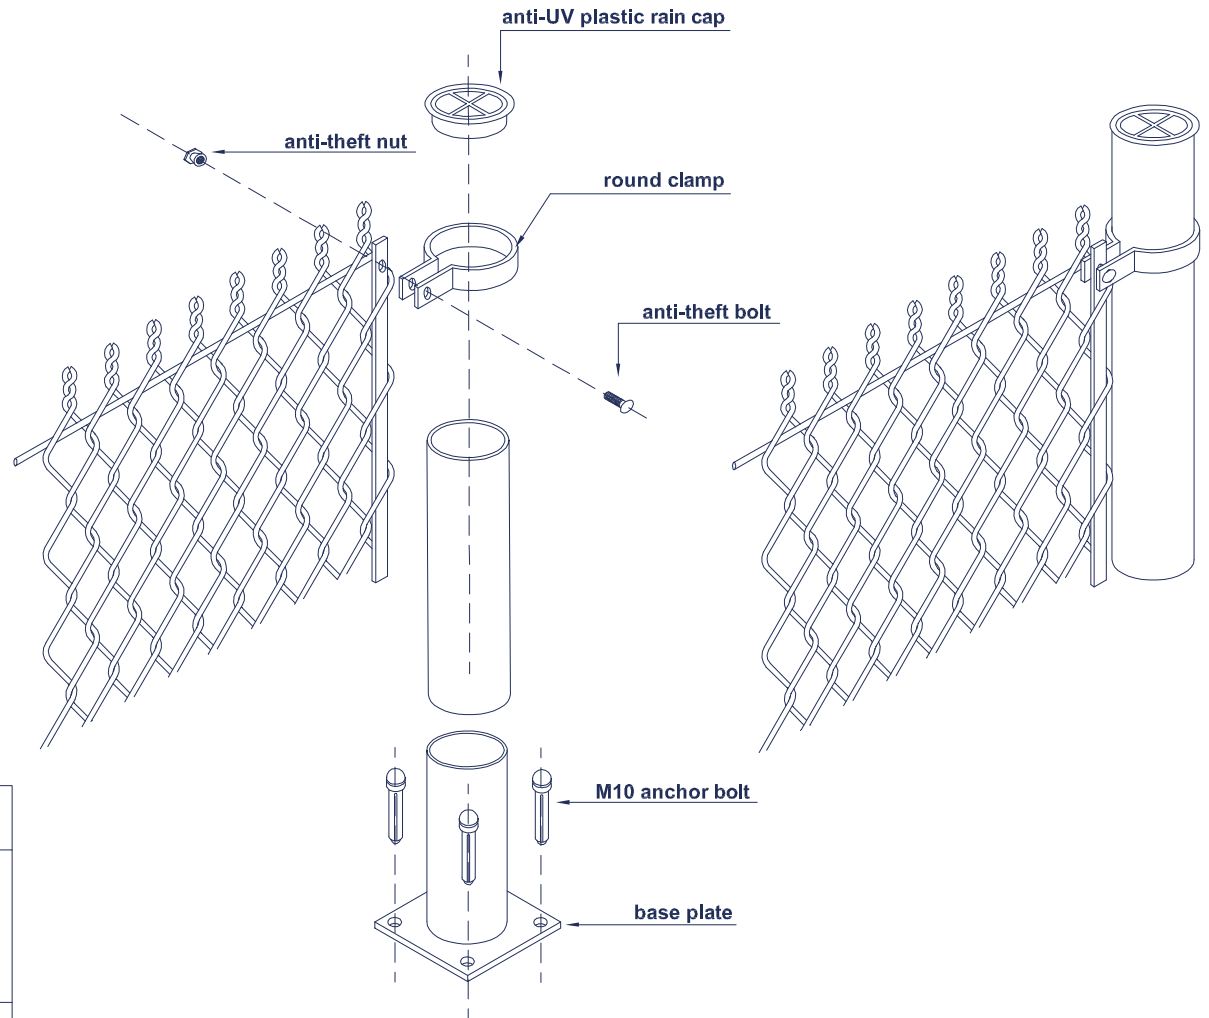

**FLAT BAR:** 25.0mm\*5.0mm

**CLAMP:** Metal clamp

**POST:** Round Post (dia 42mm / 48mm / 50mm / 60mm / 75mm)

**POST CAP:** Metal Rain Cap / Anti-UV PP Cap

**POST SIZE:** swallow tail post (48mm / 60mm)

**SURFACE:** Hot Dipped Galvanized (100 / 200 / 250 / 280g/m<sup>2</sup>) / Electric Galvanized + Polyester Powder Coated (All colors in Ral)

# CHAIN LINK FENCE (PANEL)

H=2.00M, W=3.00M, MESH SIZE 50MM\*50MM

Height	Width	Mesh Size	Wire Gauge	Surface
1200mm [ 4' ]	2500mm [ 8 1/4' ]	40mm*40mm [ 1 1/2" x 1 1/2" ]	2.5mm [ gauge #12 1/2 ]	pre hot-dipped galvanized
1400mm [ 4 5/8' ]				
1600mm [ 5 1/4' ]				
1800mm [ 5 7/8' ]	50mm*50mm [ 2" x 2" ]	3mm [ gauge #11 ]		
2000mm [ 6 1/2' ]				
2200mm [ 7 1/4' ]	2000mm [ 6 1/2' ]	60mm*60mm [ 2 3/8" x 2 3/8" ]	3.5mm [ gauge #9 1/2 ]	galvanized + PVC coated
2400mm [ 7 7/8' ]		75mm*75mm [ 3" x 3" ]	4.0mm [ gauge #8 ]	

# CHAIN LINK FENCE (EXAMPLES)

# CHAIN LINK FENCE (CONNECTION)

H=2.00M, W=3.00M, MESH SIZE 50MM\*50MM

Post Size	Post Wall Thlck	Clamp	Rain Cap	Surface
50mm * 50mm	1.5mm [ gauge #17 ]	metal round clamp	metal rain cap	pre hot-dipped galvanized
	2.0mm [ gauge #15 ]			
60mm * 60mm	2.5mm [ gauge #13 ]	metal skew clamp	PVC rain cap	electric galvanized + PVC coated
	3.0mm [ gauge #11 ]			
75mm * 75mm	4.0mm [ gauge #8 ]			