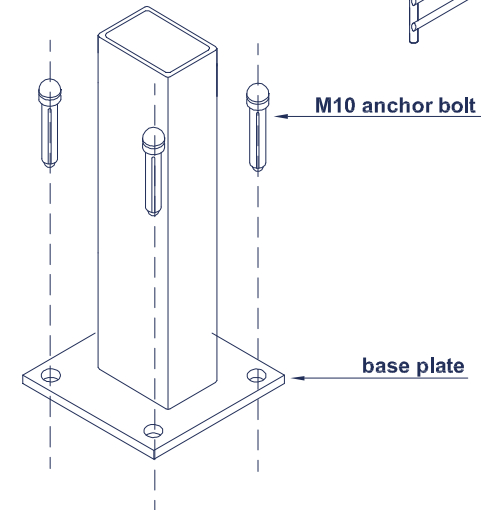

DIMENSIONS

HEIGHT: 1200mm / 1400mm / 1600mm / 1800mm / 2000mm / 2200mm

WIDTH: 1500mm / 2000mm / 2500mm

WIRE THICKNESS: 3.0mm / 4.0mm or 4.0mm / 4.0mm

MESH SIZE: 76.2mm*12.7mm / 75.0mm*12.5mm / 100mm*15mm

POST: Square Post (40mm*60mm / 60mm*60mm / 60mm*80mm)

H=2.00M, W=2.50M, MESH SIZE 76.2MM*12.7MM

Height	Width	Mesh Size	Wire Gauge	Surface
1200mm [4']	2000mm [6 1/2']	76.2mm*12.7mm [3" x 1/2"]	3mm [gauge #11]	hot-dipped galvanized
1400mm [4 5/8']				
1600mm [5 1/4']			3.5mm [gauge #9 1/2]	electric galvanized + polyester powder coated
1800mm [5 7/8']	2500mm [8 1/4']		4.0mm [gauge #8]	
2000mm [6 1/2']				
2200mm [7 1/4']				

HIGH SECURITY FENCE (CONNECTION)

H=2.00M, W=2.50M, MESH SIZE 76.2MM*12.7MM

Post Size	Post Wall Thick	Clamp	Rain Cap	Surface
40mm * 60mm	1.5mm [gauge #17]	metal spider clamp	metal rain cap	hot-dipped galvanized
	2.0mm [gauge #15]			
60mm * 60mm	2.5mm [gauge #13]	flat bar cover	PVC rain cap	electric galvanized + PVC coated
	3.0mm [gauge #11]			
80mm * 60mm	4.0mm [gauge #8]			