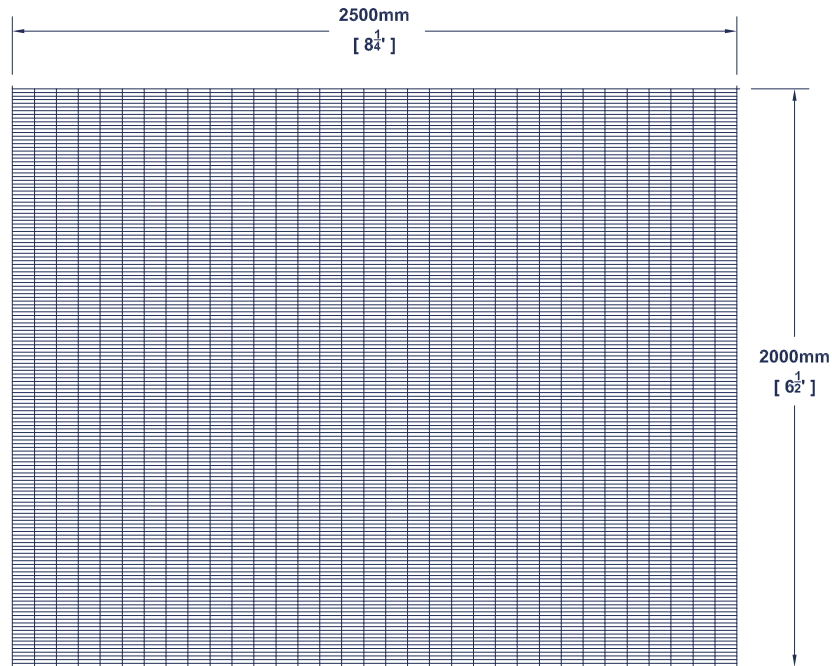

DIMENSIONS

HEIGHT: 1200mm / 1400mm / 1600mm / 1800mm / 2000mm / 2200mm

WIDTH: 1500mm / 2000mm / 2500mm

WIRE THICKNESS: 3.0mm / 4.0mm or 4.0mm / 4.0mm

MESH SIZE: 76.2mm*12.7mm / 75.0mm*12.5mm / 100mm*15mm

POST: Square Post (40mm*60mm / 60mm*60mm / 60mm*80mm)

H=2.00M, W=2.50M, MESH SIZE 76.2MM*12.7MM

Height	Width	Mesh Size	Wire Gauge	Surface
1200mm [4']	2000mm [6 1/2']	76.2mm*12.7mm [3" x 1/2"]	3mm [gauge #11]	hot-dipped galvanized
1400mm [4 5/8']				
1600mm [5 1/4']			3.5mm [gauge #9 1/2]	electric galvanized + polyester powder coated
1800mm [5 7/8']	2500mm [8 1/4']		4.0mm [gauge #8]	
2000mm [6 1/2']				
2200mm [7 1/4']				