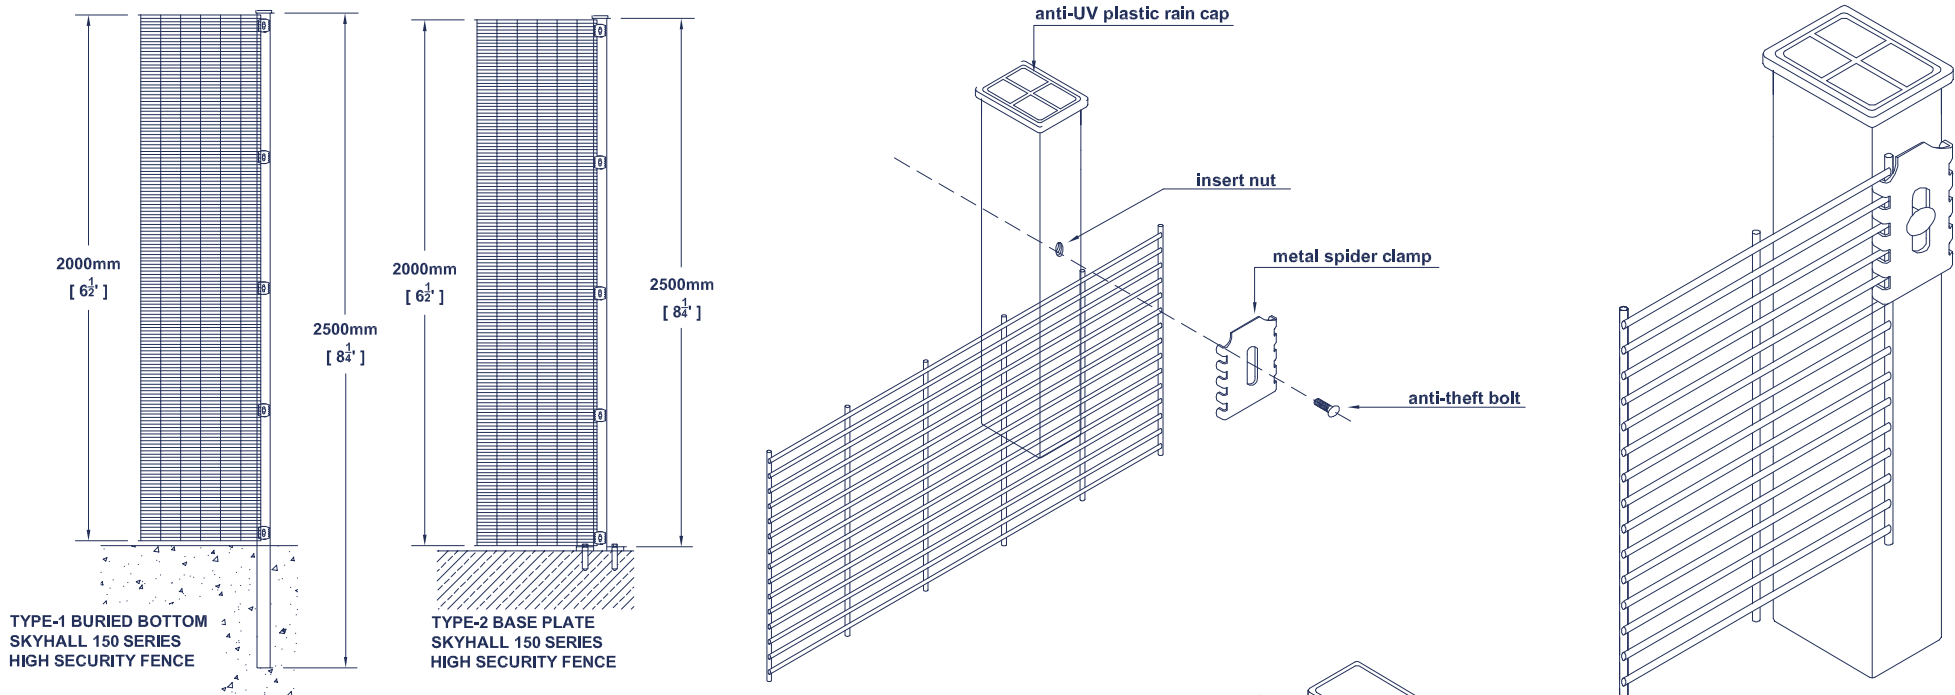

DIMENSIONS

HEIGHT: 1200mm / 1400mm / 1600mm / 1800mm / 2000mm / 2200mm

WIDTH: 1500mm / 2000mm / 2500mm

WIRE THICKNESS: 3.0mm / 4.0mm or 4.0mm / 4.0mm

MESH SIZE: 76.2mm*12.7mm / 75.0mm*12.5mm / 100mm*15mm

POST: Square Post (40mm*60mm / 60mm*60mm / 60mm*80mm)

CLAMP: Metal Clamp / Flat Bar Covered

POST CAP: Metal Cap / Anti-UV Plastic Cap

SURFACE: Hot Dipped Galvanized (505g/m²) / Electric Galvanized + Polyester Powder Coated (All colors in Ral)

HIGH SECURITY FENCE (PANEL)

H=2.00M, W=2.50M, MESH SIZE 76.2MM*12.7MM

Height	Width	Mesh Size	Wire Gauge	Surface
1200mm [4']	2000mm [6 1/2']	76.2mm*12.7mm [3" x 1/2"]	3mm [gauge #11]	hot-dipped galvanized
1400mm [4 5/8']				
1600mm [5 1/4']			3.5mm [gauge #9 1/2]	electric galvanized + polyester powder coated
1800mm [5 7/8']	2500mm [8 1/4']		4.0mm [gauge #8]	
2000mm [6 1/2']				
2200mm [7 1/4']				

HIGH SECURITY FENCE (CONNECTION)

H=2.00M, W=2.50M, MESH SIZE 76.2MM*12.7MM

Post Size	Post Wall Thick	Clamp	Rain Cap	Surface
40mm * 60mm	1.5mm [gauge #17]	metal spider clamp	metal rain cap	hot-dipped galvanized
	2.0mm [gauge #15]			
60mm * 60mm	2.5mm [gauge #13]	flat bar cover	PVC rain cap	electric galvanized + PVC coated
	3.0mm [gauge #11]			
80mm * 60mm	4.0mm [gauge #8]			