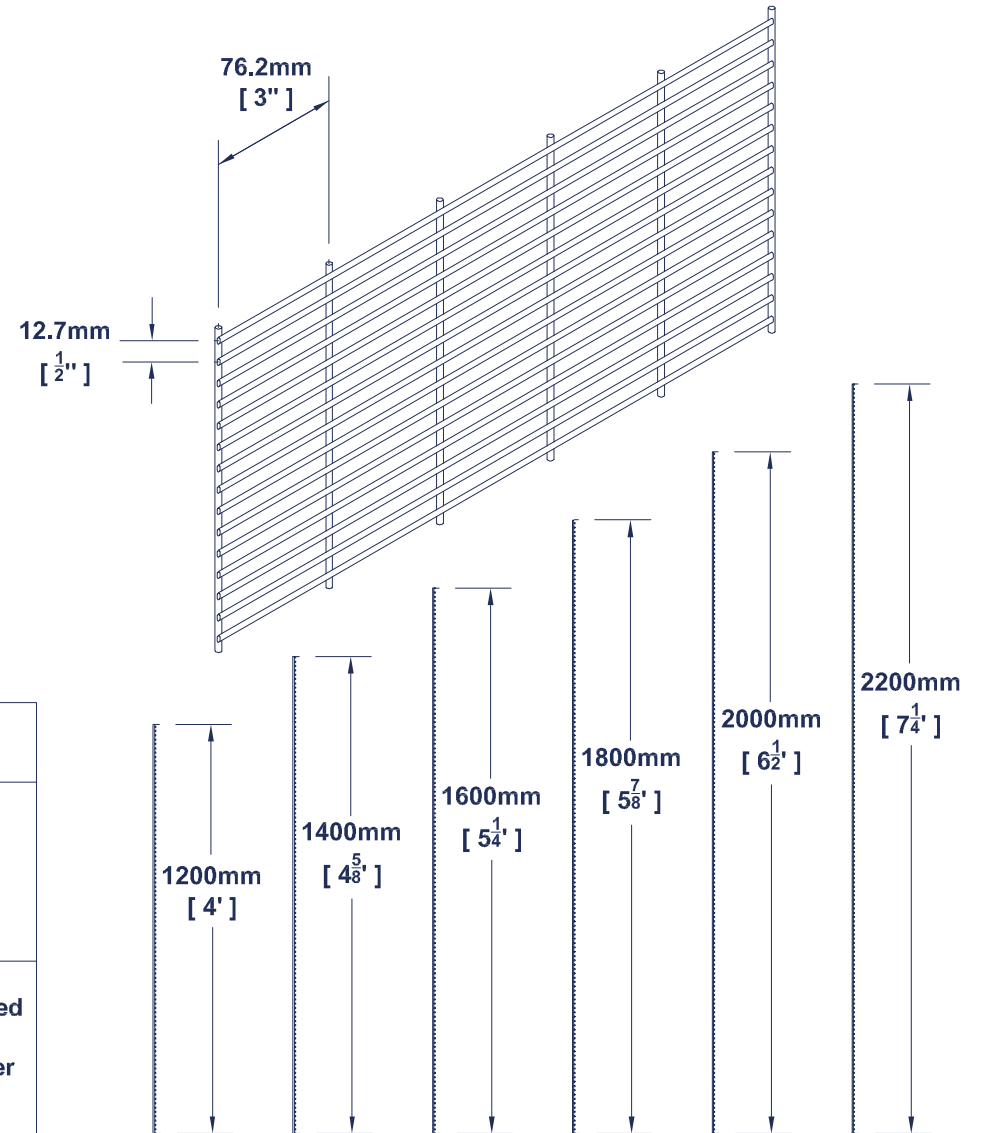

DIMENSIONS

HEIGHT: 1200mm / 1400mm / 1600mm / 1800mm / 2000mm / 2200mm

WIDTH: 1500mm / 2000mm / 2500mm

WIRE THICKNESS: 3.0mm / 4.0mm or 4.0mm / 4.0mm

MESH SIZE: 76.2mm*12.7mm / 75.0mm*12.5mm / 100mm*15mm

POST: Square Post (40mm*60mm / 60mm*60mm / 60mm*80mm)

H=2.00M, W=2.50M, MESH SIZE 76.2MM*12.7MM

Height	Width	Mesh Size	Wire Gauge	Surface
1200mm [4']	2000mm [6 1/2']	76.2mm*12.7mm [3" x 1/2"]	3mm [gauge #11]	hot-dipped galvanized
1400mm [4 5/8']				
1600mm [5 1/4']			3.5mm [gauge #9 1/2]	electric galvanized + polyester powder coated
1800mm [5 7/8']	2500mm [8 1/4']		4.0mm [gauge #8]	
2000mm [6 1/2']				
2200mm [7 1/4']				

HIGH SECURITY FENCE (CONNECTION)

H=2.00M, W=2.50M, MESH SIZE 76.2MM*12.7MM

Post Size	Post Wall Thick	Clamp	Rain Cap	Surface
40mm * 60mm	1.5mm [gauge #17]	metal spider clamp	metal rain cap	hot-dipped galvanized
	2.0mm [gauge #15]			
60mm * 60mm	2.5mm [gauge #13]	flat bar cover	PVC rain cap	electric galvanized + PVC coated
	3.0mm [gauge #11]			
80mm * 60mm	4.0mm [gauge #8]			